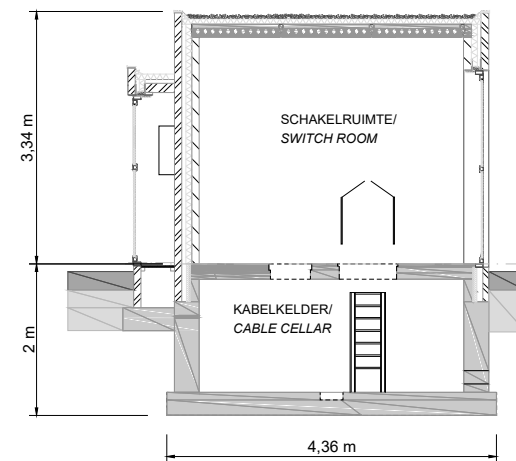

Vooraanzicht transformatorstation/
Front view transformer station

Zijaanzicht transformatorstation/
Side view transformer station

3D: Transformatorstation/Transformer station

Plattegrond transformatorstation/
Ground plan transformer station

Doorsnede A-A transformatorstation/
Cross section A-A transformer station

Transformatorstation eindafmetingen nader te bepalen/
Transformer station final dimensions to be determined

00	25.02.2021.	For permitting	AZ	SK
REV.	DATE/DATUM	DESCRIPTION/STATUS	GETEKEND/DRAWN	GOEDGEKEURD/APPR.
Zonneweide Larendeel				
TITLE Transformatorstation/ Transformer station				
PROJECT	IEP224 Druten-Larendeel		SITE	Druten
SCHAAL/SCALE	1:100		DOC. NO.	ZPDL.ECPV.01
FORMAT/SIZE	A3			