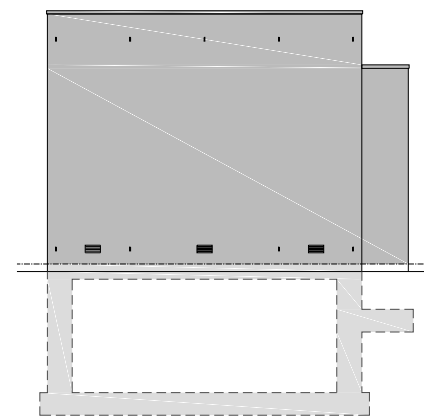

Vooraanzicht transformatorstation/
Front view transformer station

Zijaanzicht transformatorstation/
Side view transformer station

3D: Transformatorstation/Transformer station

Plattegrond transformatorstation/
Ground plan transformer station

Doorsnede A-A transformatorstation/
Cross section A-A transformer station

Transformatorstation eindafmetingen nader te bepalen/
Transformer station final dimensions to be determined

00	25.02.2021.	For permitting	AZ	SK
REV.	DATE/DATUM	DESCRIPTION/STATUS	GETEKEND/DRAWN	GOEDGEKEURD/APPR.
Zonneweide Larendeel				
TITLE Transformatorstation/ Transformer station				
PROJECT	IEP224 Druten-Larendeel		SITE	Druten
SCHAAL/SCALE	1:100		DOC. NO.	ZPDL.ECPV.01
FORMAT/SIZE	A3			