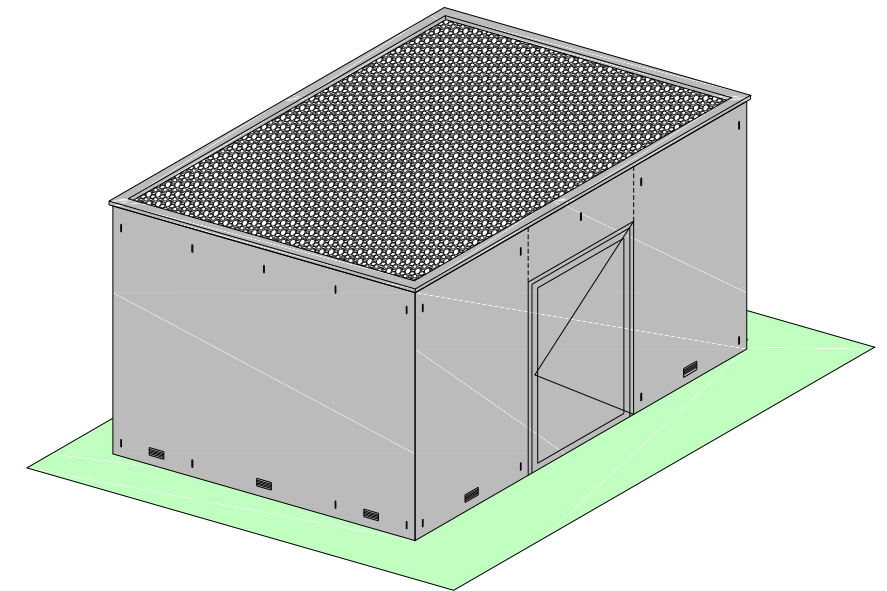

Vooraanzicht transformatorstation/
Front view transformer station

Zijaanzicht transformatorstation/
Side view transformer station

3D: Transformatorstation/Transformer station

Plattegrond transformatorstation/
Ground plan transformer station

Doorsnede A-A transformatorstation/
Cross section A-A transformer station

Transformatorstation eindafmetingen nader te bepalen/
Transformer station final dimensions to be determined

00	25.02.2021.	For permitting	AZ	SK
REV.	DATE/DATUM	DESCRIPTION/STATUS	GETEKEND/DRAWN	GOEDGEKEURD/APPR.
Zonneweide Larendeel				
TITLE Transformatorstation/ Transformer station				
PROJECT	IEP224 Druten-Larendeel		SITE	Druten
SCHAAL/SCALE	1:100		DOC. NO.	ZPDL.ECPV.01
FORMAT/SIZE	A3			