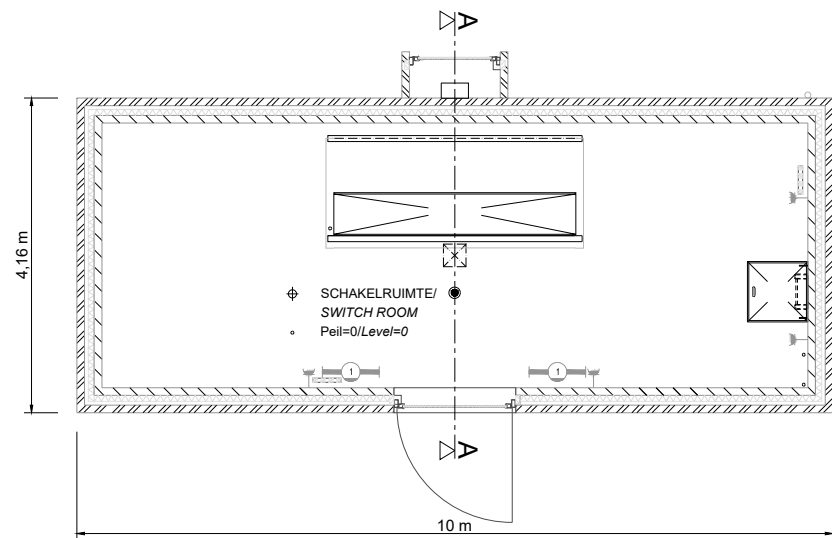

Vooraanzicht transformatorstation/
Front view transformer station

Zijaanzicht transformatorstation/
Side view transformer station

3D: Transformatorstation/Transformer station

Plattegrond transformatorstation/
Ground plan transformer station

Doorsnede A-A transformatorstation/
Cross section A-A transformer station

Transformatorstation eindafmetingen nader te bepalen/
Transformer station final dimensions to be determined

00	25.02.2021.	For permitting	AZ	SK
REV.	DATE/DATUM	DESCRIPTION/STATUS	GETEKEND/DRAWN	GOEDGEKEURD/APPR.
Zonneweide Larendeel				
TITLE Transformatorstation/ Transformer station				
PROJECT	IEP224 Druten-Larendeel		SITE	Druten
SCHAAL/SCALE	1:100		DOC. NO.	ZPDL.ECPV.01
FORMAT/SIZE	A3			